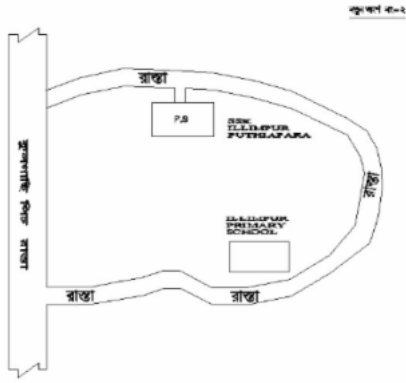

Nazri Naksha

Google Map View