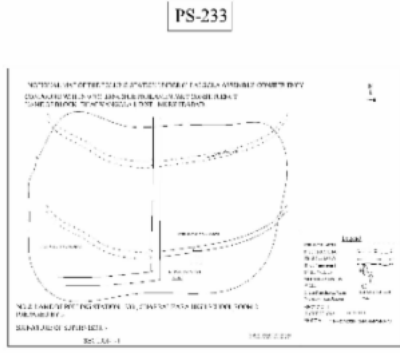

Nazri Naksha

Google Map View