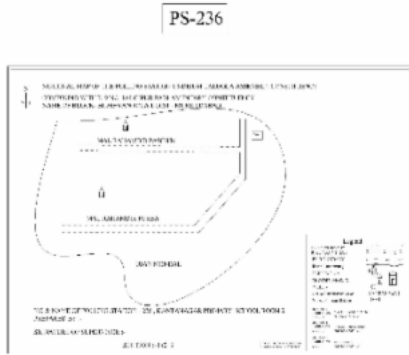

Nazri Naksha

Google Map View