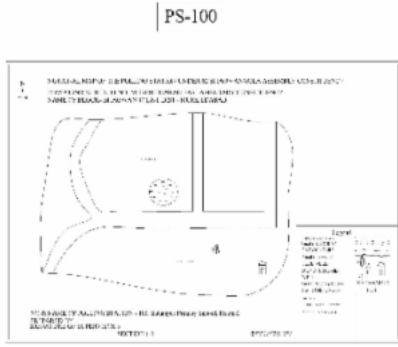

Nazri Naksha

Google Map View