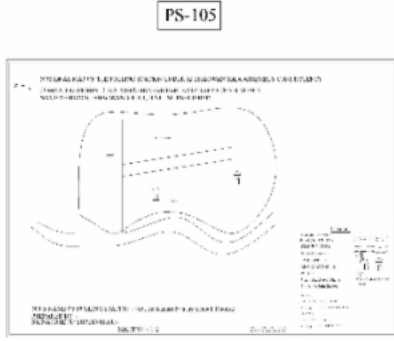

Nazri Naksha

Google Map View