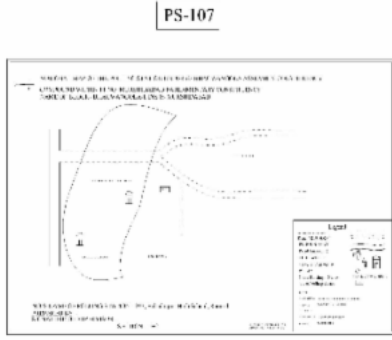

Nazri Naksha

Google Map View