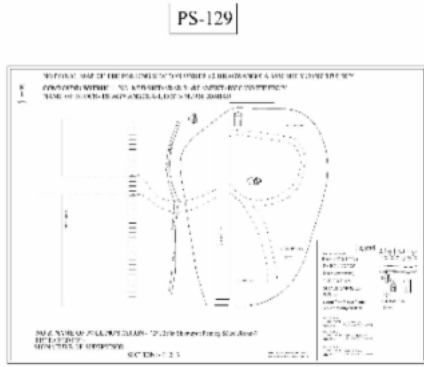

Nazri Naksha

Google Map View