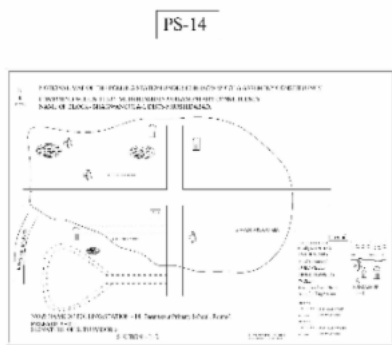

Nazri Naksha

Google Map View