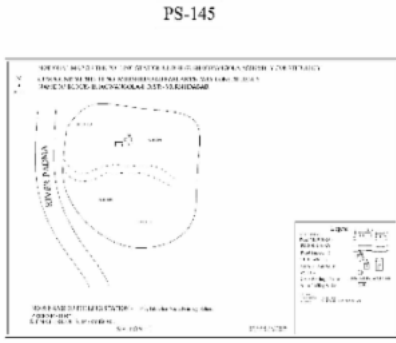

Nazri Naksha

Google Map View