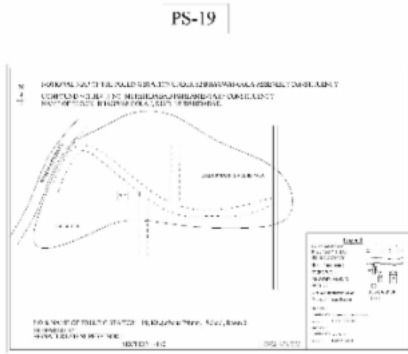

Nazri Naksha

Google Map View