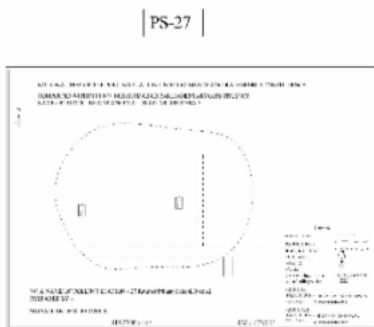

Nazri Naksha

Google Map View