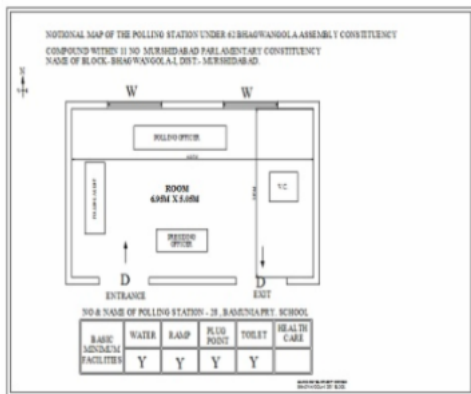

Nazri Naksha

Google Map View

Polling Station Building Front View

Polling Station Front View

Cad View

Key MAP View