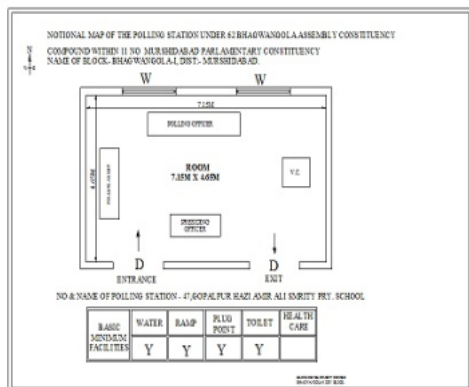

Nazri Naksha

Google Map View

Polling Station Building Front View

Polling Station Front View

Cad View

Key MAP View