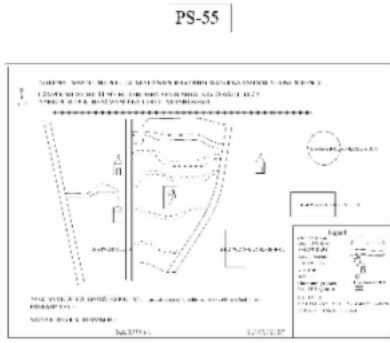

Nazri Naksha

Google Map View