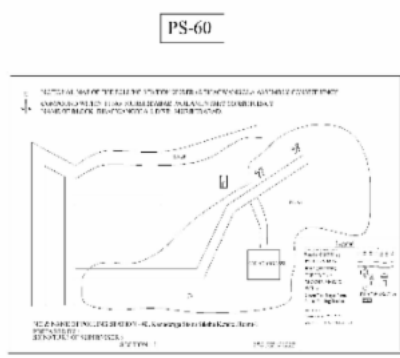

Nazri Naksha

Google Map View