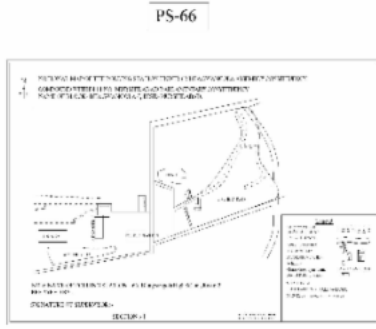

Nazri Naksha

Google Map View