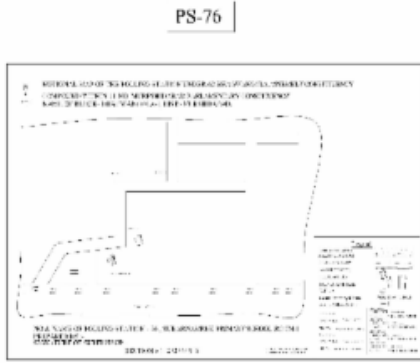

Nazri Naksha

Google Map View