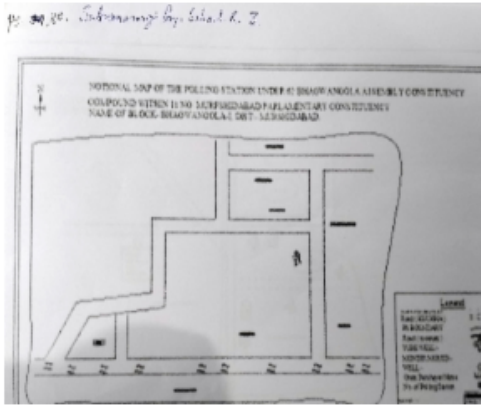

Nazri Naksha

Google Map View