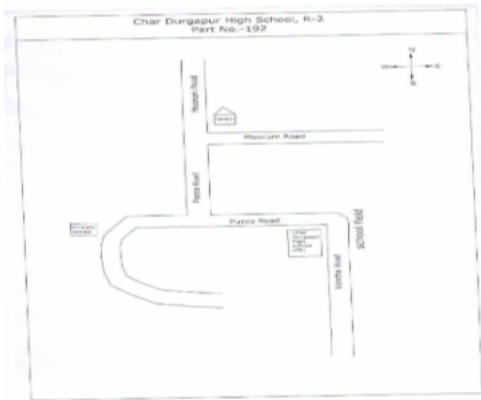

Nazri Naksha

Google Map View

Polling Station Building Front View

Polling Station Front View

Cad View

Key MAP View