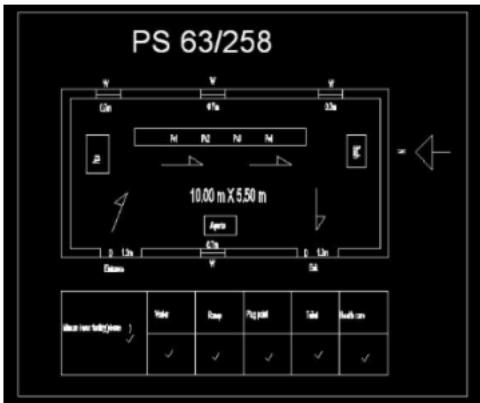

Nazri Naksha

Google Map View

Polling Station Building Front View

Polling Station Front View

Cad View

Key MAP View