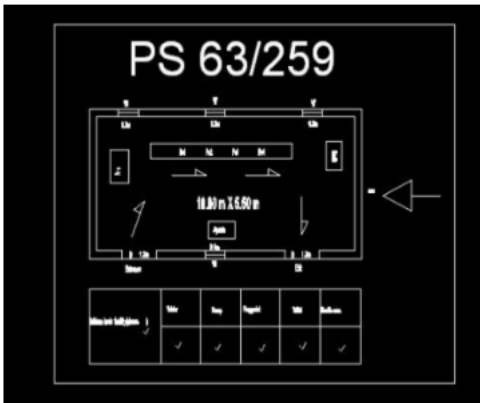

Nazri Naksha

Google Map View

Polling Station Building Front View

Polling Station Front View

Cad View

Key MAP View