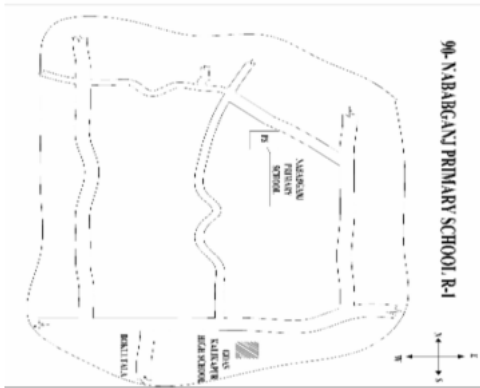

Nazri Naksha

Google Map View

Polling Station Building Front View

Polling Station Front View

Cad View

Key MAP View