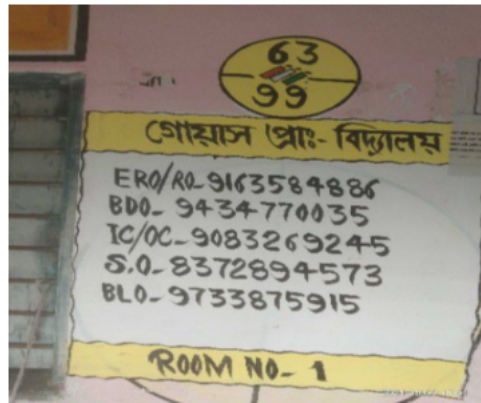

Polling Station Front View