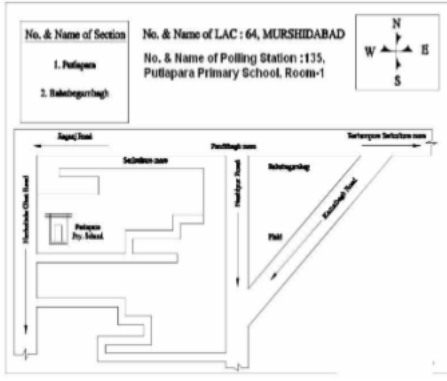

Nazri Naksha

Google Map View