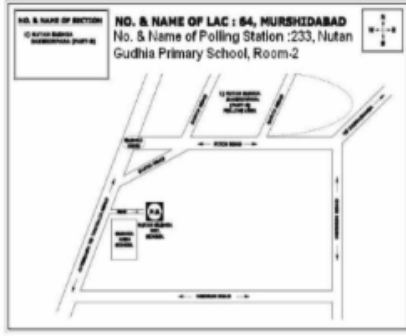

Nazri Naksha

Google Map View