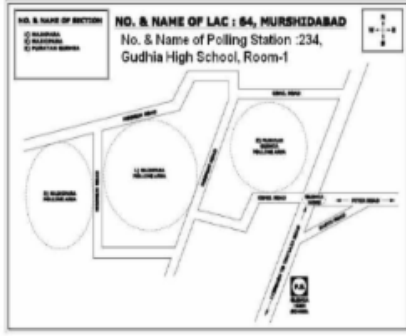

Nazri Naksha

Google Map View