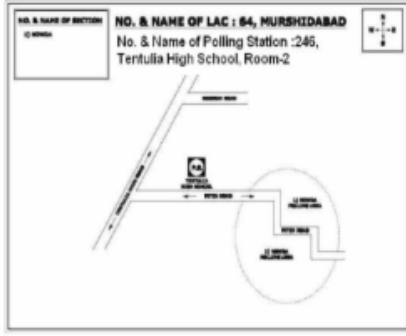

Nazri Naksha

Google Map View