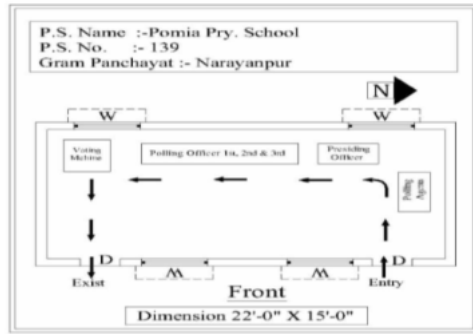

Nazri Naksha

Google Map View

Polling Station Building Front View

Polling Station Front View

Cad View

Key MAP View