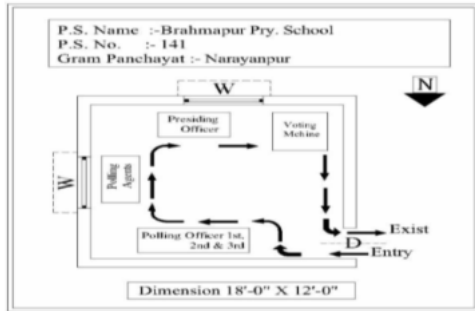

Nazri Naksha

Google Map View

Polling Station Building Front View

Polling Station Front View

Cad View

Key MAP View