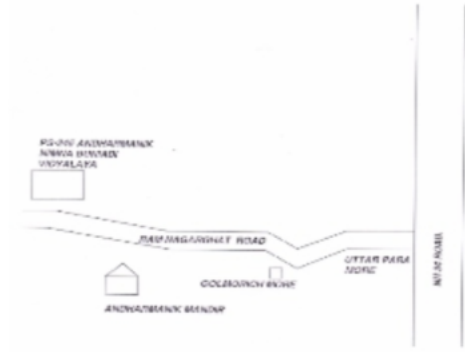

Nazri Naksha

Google Map View