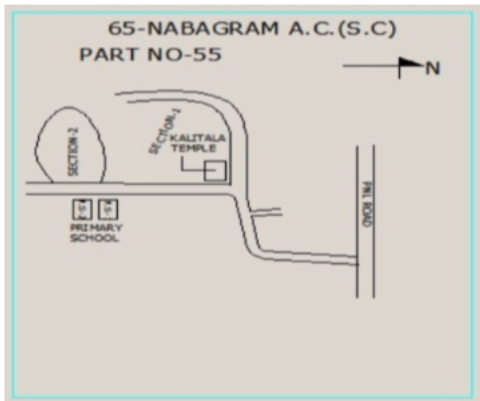

Nazri Naksha

Google Map View

Polling Station Building Front View

Polling Station Front View

Cad View

Key MAP View