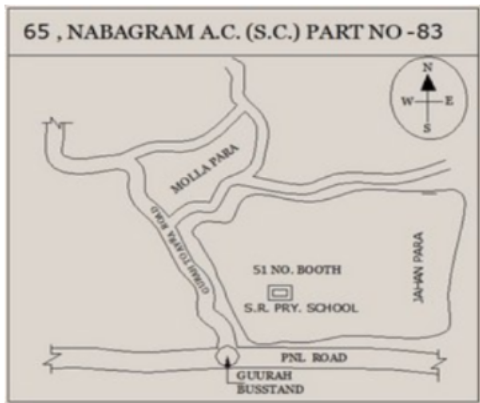

Nazri Naksha

Google Map View

Polling Station Building Front View

Polling Station Front View

Cad View

Key MAP View