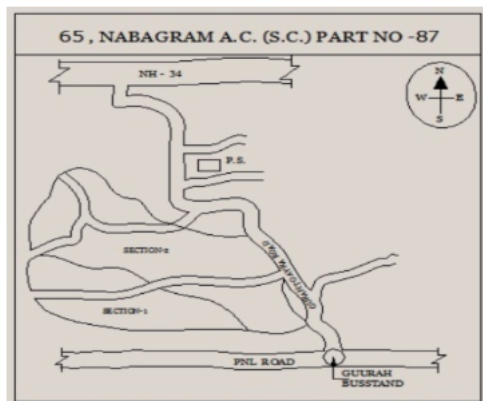

Nazri Naksha

Google Map View

Polling Station Building Front View

Polling Station Front View

Cad View

Key MAP View