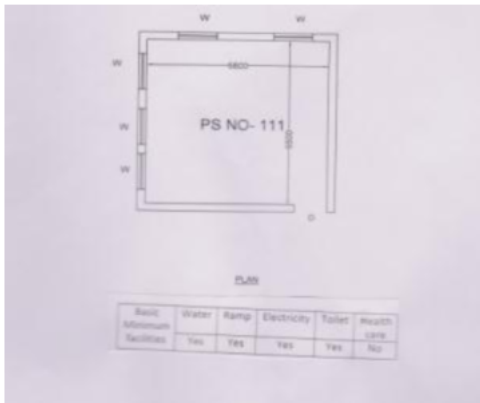

Nazri Naksha

Google Map View

Polling Station Building Front View

Polling Station Front View

Cad View

Key MAP View