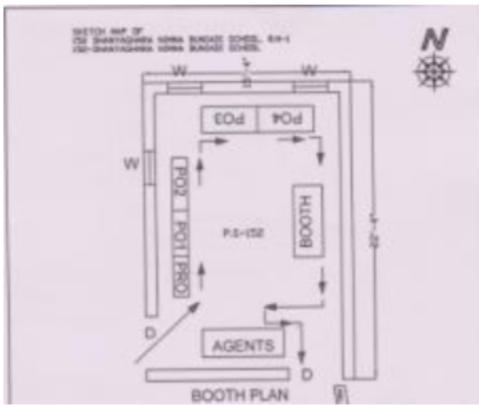

Nazri Naksha

Google Map View

Polling Station Building Front View

Polling Station Front View

Cad View

Key MAP View