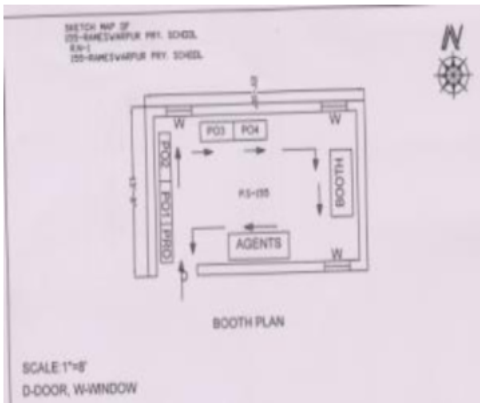

Nazri Naksha

Google Map View

Polling Station Building Front View

Polling Station Front View

Cad View

Key MAP View