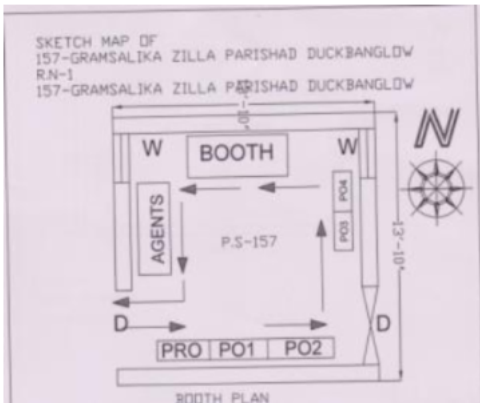

Nazri Naksha

Google Map View

Polling Station Building Front View

Polling Station Front View

Cad View

Key MAP View