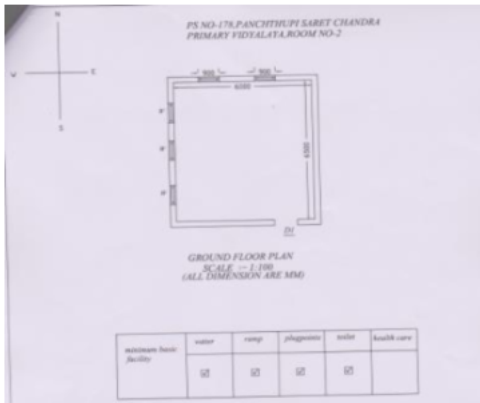

Nazri Naksha

Google Map View

Polling Station Building Front View

Polling Station Front View

Cad View

Key MAP View