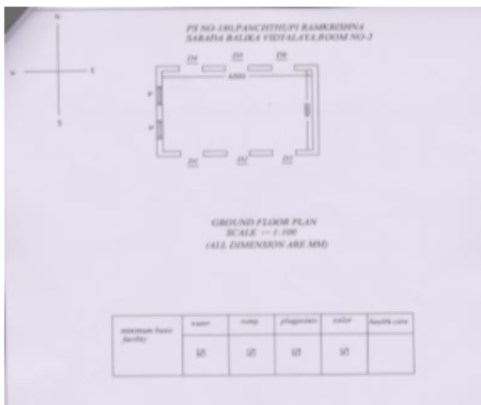

Nazri Naksha

Google Map View

Polling Station Building Front View

Polling Station Front View

Cad View

Key MAP View