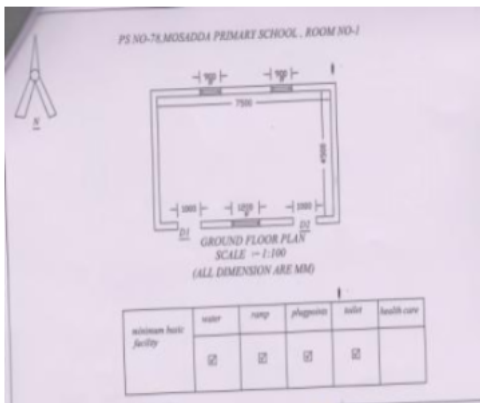

Nazri Naksha

Google Map View

Polling Station Building Front View

Polling Station Front View

Cad View

Key MAP View