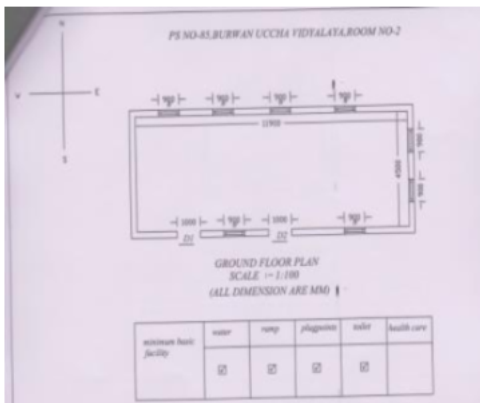

Nazri Naksha

Google Map View

Polling Station Building Front View

Polling Station Front View

Cad View

Key MAP View