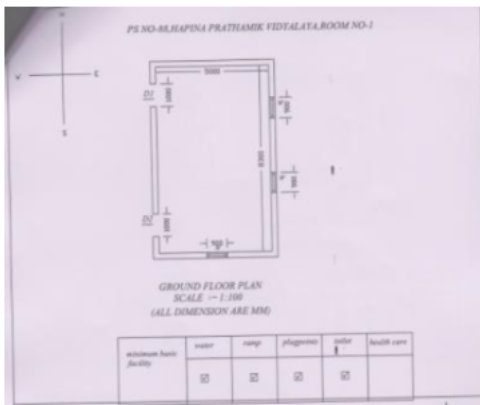

Nazri Naksha

Google Map View

Polling Station Building Front View

Polling Station Front View

Cad View

Key MAP View