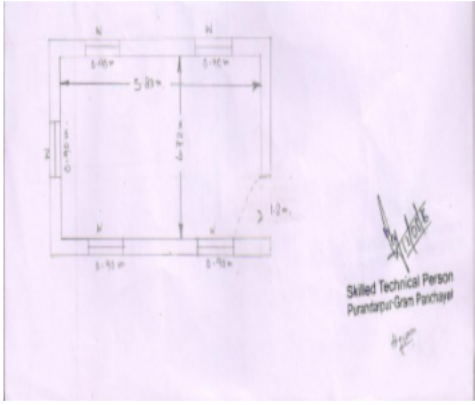

Nazri Naksha

Google Map View