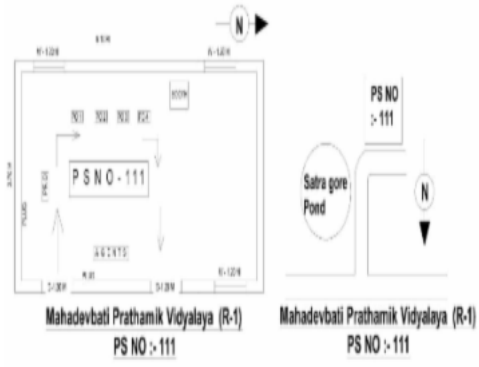

Nazri Naksha

Google Map View