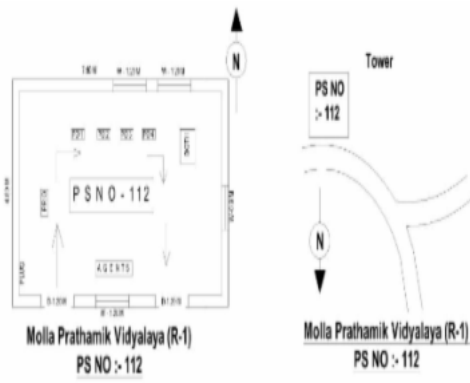

Nazri Naksha

Google Map View