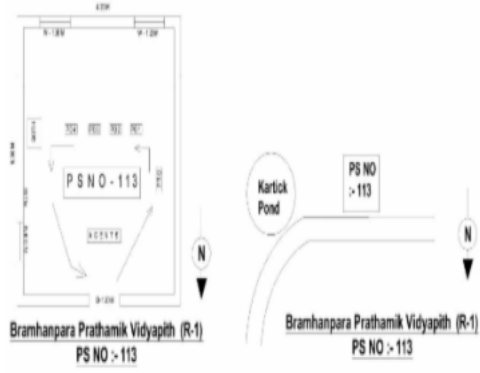

Nazri Naksha

Google Map View