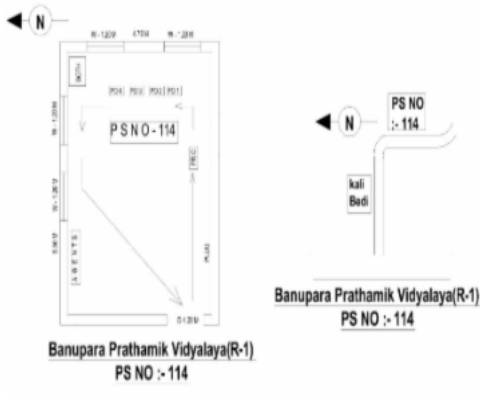

Nazri Naksha

Google Map View