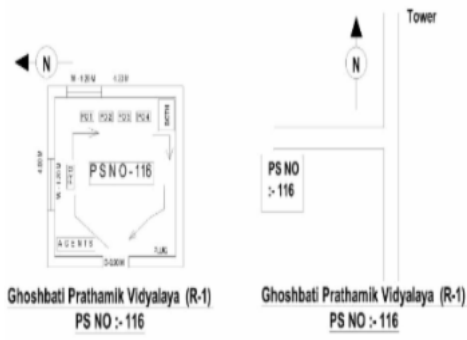

Nazri Naksha

Google Map View