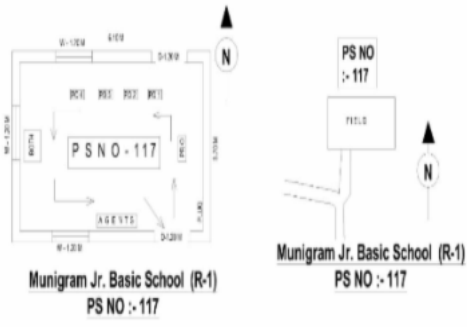

Nazri Naksha

Google Map View