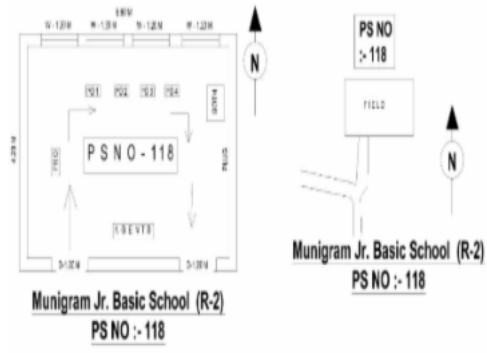

Nazri Naksha

Google Map View